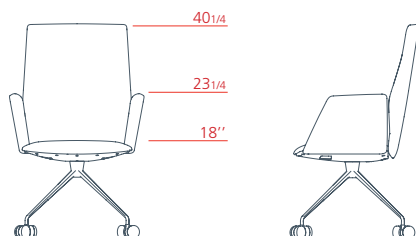

Executive medium-backrest armchair with aluminium armrest, 5-star swivel base on castors, adjustable height

1VE5524 L 24^{3/4} P 27" H 38^{1/4} - 42^{1/4}

Executive low-backrest armchair with upholstered armrest, 5-star swivel base on castors, adjustable height

1VE5512 L 24^{3/4} P 27" H 29^{3/4} - 34"

Executive low-backrest armchair with aluminium armrest, 5-star swivel base on castors, adjustable height

1VE5514 L 24^{3/4} P 27" H 29^{3/4} - 34"

Vela

Conference