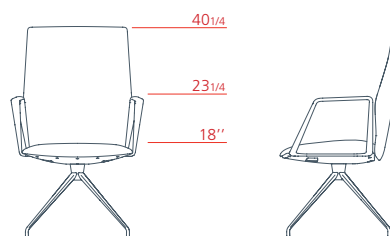

1VE5512 L 24^{3/4} P 27" H 29^{3/4} - 34"

Executive low-backrest armchair with aluminium armrest, 5-star swivel base on castors, adjustable height

1VE5514 L 24^{3/4} P 27" H 29^{3/4} - 34"

Vela

Conference

Conference medium-backrest armchair with upholstered armrest, 4-star fixed base on castors

1VE4122 L 24³/₄ P 22³/₄ H 40¹/₄

Conference medium-backrest armchair with aluminium armrest, 4-star fixed base on castors

1VE4124 L 24³/₄ P 22³/₄ H 40¹/₄

Conference medium-backrest armchair with upholstered armrest, 4-star swivel base on feet

1VE4322 L 24³/₄ P 21³/₄ H 40¹/₄

Conference medium-backrest armchair with aluminium armrest, 4-star swivel base on feet