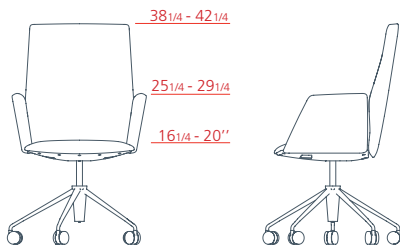

DESIGNER

Lievore Altherr Molina

Vela

Executive

Executive high-backrest armchair with upholstered armrest, 5-star swivel base on castors, adjustable height

1VE5532 L 24^{3/4} P 27" H 45^{3/4} - 49^{1/2}

Executive high-backrest armchair with aluminium armrest, 5-star swivel base on castors, adjustable height

1VE5534 L 24^{3/4} P 27" H 45^{3/4} - 49^{1/2}

Executive medium-backrest armchair with upholstered armrest, 5-star swivel base on castors, adjustable height

1VE5522 L 24^{3/4} P 27" H 38^{1/4} - 42^{1/4}

Executive medium-backrest armchair with aluminium armrest, 5-star swivel base on castors, adjustable height

1VE5524 L 24^{3/4} P 27" H 38^{1/4} - 42^{1/4}

Executive low-backrest armchair with upholstered armrest, 5-star swivel base on castors, adjustable height