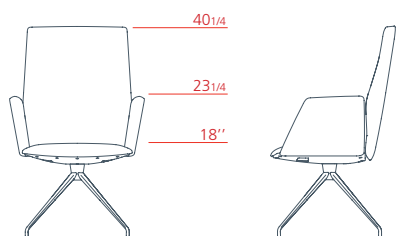

Conference medium-backrest armchair with upholstered armrest, 4-star swivel base on feet

1VE4322 L 24³/₄ P 21³/₄ H 40¹/₄