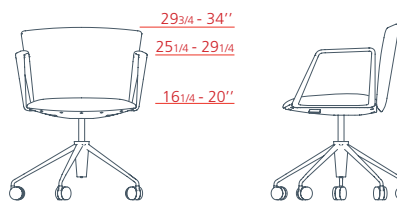

DESIGNER

Lievore Altherr Molina

Vela

Executive

Executive high-backrest armchair with upholstered armrest, 5-star swivel base on castors, adjustable height

1VE5532 L 24^{3/4} P 27" H 45^{3/4} - 49^{1/2}

Executive high-backrest armchair with aluminium armrest, 5-star swivel base on castors, adjustable height

1VE5534 L 24^{3/4} P 27" H 45^{3/4} - 49^{1/2}

Executive medium-backrest armchair with upholstered armrest, 5-star swivel base on castors, adjustable height

1VE5522 L 24^{3/4} P 27" H 38^{1/4} - 42^{1/4}

Executive medium-backrest armchair with aluminium armrest, 5-star swivel base on castors, adjustable height

1VE5524 L 24^{3/4} P 27" H 38^{1/4} - 42^{1/4}

Executive low-backrest armchair with upholstered armrest, 5-star swivel base on castors, adjustable height

1VE5512 L 24^{3/4} P 27" H 29^{3/4} - 34"

Executive low-backrest armchair with aluminium armrest, 5-star swivel base on castors, adjustable height

1VE5514 L 24^{3/4} P 27" H 29^{3/4} - 34"

Vela

Conference