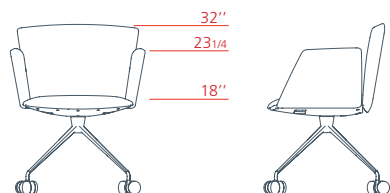

1VE4124 L 24³/₄ P 22³/₄ H 40¹/₄

Conference medium-backrest armchair with upholstered armrest, 4-star swivel base on feet

1VE4322 L 24³/₄ P 21³/₄ H 40¹/₄

Conference medium-backrest armchair with aluminium armrest, 4-star swivel base on feet

1VE4324 L 24³/₄ P 21³/₄ H 40¹/₄

Conference medium-backrest armchair with upholstered armrest, 4-star base on feet with automatic seat return mechanism

1VE4422 L 24³/₄ P 21³/₄ H 40¹/₄

Conference medium-backrest armchair with aluminium armrest, 4-star base on feet with automatic seat return mechanism

1VE4424 L 24³/₄ P 21³/₄ H 40¹/₄

Vela

Conference

Conference low-backrest armchair with upholstered armrest, 4-star fixed base on castors

1VE4112 L 24^{3/4} P 22^{3/4} H 32"

Conference low-backrest armchair with aluminium armrest, 4-star fixed base on castors