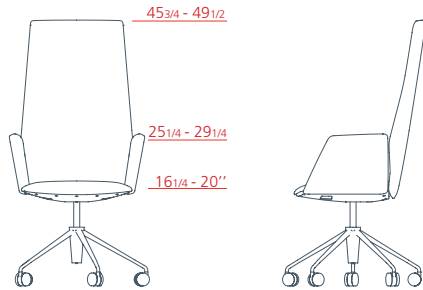

DESIGNER

Lievore Altherr Molina

Vela

Executive

Executive high-backrest armchair with upholstered armrest, 5-star swivel base on castors, adjustable height

1VE5532 L 24^{3/4} P 27" H 45^{3/4} - 49^{1/2}

Executive high-backrest armchair with aluminium armrest, 5-star swivel base on castors, adjustable height

1VE5534 L 24^{3/4} P 27" H 45^{3/4} - 49^{1/2}

Executive medium-backrest armchair with upholstered armrest, 5-star swivel base on castors, adjustable height

1VE5522 L 24^{3/4} P 27" H 38^{1/4} - 42^{1/4}

1VE4314 L 24^{3/4} P 21^{3/4} H 32"

Conference low-backrest armchair with upholstered armrest, 4-star base on feet with automatic seat return mechanism

1VE4412 L 24^{3/4} P 21^{3/4} H 32"

Conference medium-backrest armchair with aluminium armrest, 4-star base on feet with automatic seat return mechanism