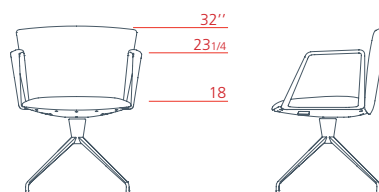

1VE4424 L 24³/₄ P 21³/₄ H 40¹/₄

Vela

Conference

Conference low-backrest armchair with upholstered armrest, 4-star fixed base on castors

1VE4112 L 24^{3/4} P 22^{3/4} H 32"

Conference low-backrest armchair with aluminium armrest, 4-star fixed base on castors

1VE4114 L 24^{3/4} P 22^{3/4} H 32"

Conference low-backrest armchair with upholstered armrest, 4-star swivel base on feet

1VE4312 L 24^{3/4} P 21^{3/4} H 32"

Conference low-backrest armchair with aluminium armrest, 4-star swivel base on feet

1VE4314 L 24^{3/4} P 21^{3/4} H 32"

Conference low-backrest armchair with upholstered armrest, 4-star base on feet with automatic seat return mechanism

1VE4412 L 24^{3/4} P 21^{3/4} H 32"

Conference medium-backrest armchair with aluminium armrest, 4-star base on feet with automatic seat return mechanism