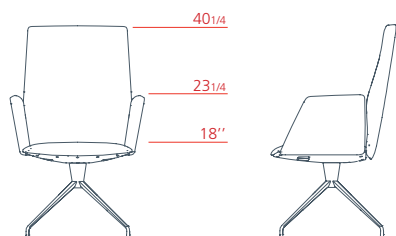

Conference medium-backrest armchair with upholstered armrest, 4-star base on feet with automatic seat return mechanism

1VE4422 L 24³/₄ P 21³/₄ H 40¹/₄