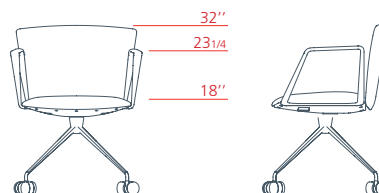

1VE4424 L 24³/₄ P 21³/₄ H 40¹/₄

Vela

Conference

Conference low-backrest armchair with upholstered armrest, 4-star fixed base on castors

1VE4112 L 24^{3/4} P 22^{3/4} H 32"

Conference low-backrest armchair with aluminium armrest, 4-star fixed base on castors

1VE4114 L 24^{3/4} P 22^{3/4} H 32"

Conference low-backrest armchair with upholstered armrest, 4-star swivel base on feet

1VE4312 L 24^{3/4} P 21^{3/4} H 32"

Conference low-backrest armchair with aluminium armrest, 4-star swivel base on feet