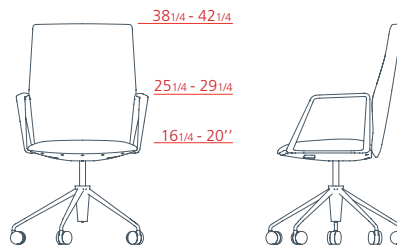

DESIGNER

Lievore Altherr Molina

Vela

Executive

Executive high-backrest armchair with upholstered armrest, 5-star swivel base on castors, adjustable height

1VE5532 L 24^{3/4} P 27" H 45^{3/4} - 49^{1/2}

Executive high-backrest armchair with aluminium armrest, 5-star swivel base on castors, adjustable height

1VE5534 L 24^{3/4} P 27" H 45^{3/4} - 49^{1/2}

Executive medium-backrest armchair with upholstered armrest, 5-star swivel base on castors, adjustable height

1VE5522 L 24^{3/4} P 27" H 38^{1/4} - 42^{1/4}

Executive medium-backrest armchair with aluminium armrest, 5-star swivel base on castors, adjustable height

1VE5524 L 24^{3/4} P 27" H 38^{1/4} - 42^{1/4}

Executive low-backrest armchair with upholstered armrest, 5-star swivel base on castors, adjustable height