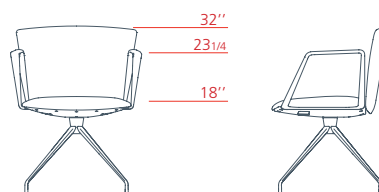

1VE4424 L 24³/₄ P 21³/₄ H 40¹/₄

Vela

Conference

Conference low-backrest armchair with upholstered armrest, 4-star fixed base on castors

1VE4112 L 24^{3/4} P 22^{3/4} H 32"

Conference low-backrest armchair with aluminium armrest, 4-star fixed base on castors

1VE4114 L 24^{3/4} P 22^{3/4} H 32"

Conference low-backrest armchair with upholstered armrest, 4-star swivel base on feet

1VE4312 L 24^{3/4} P 21^{3/4} H 32"

Conference low-backrest armchair with aluminium armrest, 4-star swivel base on feet