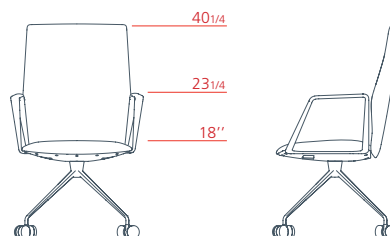

Conference medium-backrest armchair with aluminium armrest, 4-star fixed base on castors

1VE4124 L 24³/₄ P 22³/₄ H 40¹/₄