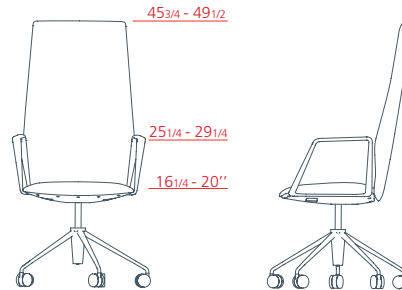

DESIGNER

Lievore Altherr Molina

Vela

Executive

Executive high-backrest armchair with upholstered armrest, 5-star swivel base on castors, adjustable height

1VE5532 L 24^{3/4} P 27" H 45^{3/4} - 49^{1/2}

Executive high-backrest armchair with aluminium armrest, 5-star swivel base on castors, adjustable height

1VE5534 L 24^{3/4} P 27" H 45^{3/4} - 49^{1/2}

Executive medium-backrest armchair with upholstered armrest, 5-star swivel base on castors, adjustable height

1VE5522 L 24^{3/4} P 27" H 38^{1/4} - 42^{1/4}

Executive medium-backrest armchair with aluminium armrest, 5-star swivel base on castors, adjustable height

1VE5524 L 24^{3/4} P 27" H 38^{1/4} - 42^{1/4}

Executive low-backrest armchair with upholstered armrest, 5-star swivel base on castors, adjustable height

1VE5512 L 24^{3/4} P 27" H 29^{3/4} - 34"

Executive low-backrest armchair with aluminium armrest, 5-star swivel base on castors, adjustable height

1VE5514 L 24^{3/4} P 27" H 29^{3/4} - 34"

Vela

Conference