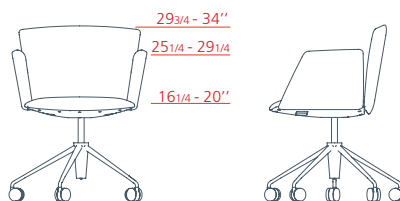

DESIGNER

Lievore Altherr Molina

Vela

Executive

Executive high-backrest armchair with upholstered armrest, 5-star swivel base on castors, adjustable height

1VE5532 L 24^{3/4} P 27" H 45^{3/4} - 49^{1/2}

Executive high-backrest armchair with aluminium armrest, 5-star swivel base on castors, adjustable height

1VE5534 L 24^{3/4} P 27" H 45^{3/4} - 49^{1/2}

Executive medium-backrest armchair with upholstered armrest, 5-star swivel base on castors, adjustable height

1VE5522 L 24^{3/4} P 27" H 38^{1/4} - 42^{1/4}

Executive medium-backrest armchair with aluminium armrest, 5-star swivel base on castors, adjustable height

1VE5524 L 24^{3/4} P 27" H 38^{1/4} - 42^{1/4}

Executive low-backrest armchair with upholstered armrest, 5-star swivel base on castors, adjustable height

1VE5512 L 24^{3/4} P 27" H 29^{3/4} - 34"

Executive low-backrest armchair with aluminium armrest, 5-star swivel base on castors, adjustable height

1VE5514 L 24^{3/4} P 27" H 29^{3/4} - 34"

Vela

Conference