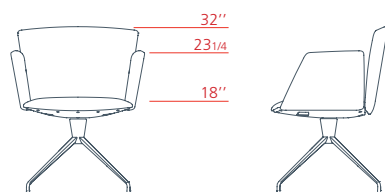

1VE4424 L 24³/₄ P 21³/₄ H 40¹/₄

Vela

Conference

Conference low-backrest armchair with upholstered armrest, 4-star fixed base on castors

1VE4112 L 24^{3/4} P 22^{3/4} H 32"

Conference low-backrest armchair with aluminium armrest, 4-star fixed base on castors

1VE4114 L 24^{3/4} P 22^{3/4} H 32"

Conference low-backrest armchair with upholstered armrest, 4-star swivel base on feet

1VE4312 L 24^{3/4} P 21^{3/4} H 32"

Conference low-backrest armchair with aluminium armrest, 4-star swivel base on feet

1VE4314 L 24^{3/4} P 21^{3/4} H 32"

Conference low-backrest armchair with upholstered armrest, 4-star base on feet with automatic seat return mechanism

1VE4412 L 24^{3/4} P 21^{3/4} H 32"

Conference medium-backrest armchair with aluminium armrest, 4-star base on feet with automatic seat return mechanism