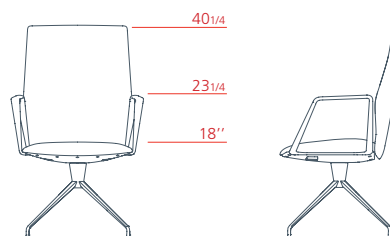

Conference medium-backrest armchair with aluminium armrest, 4-star base on feet with automatic seat return mechanism

1VE4424 L 24³/₄ P 21³/₄ H 40¹/₄