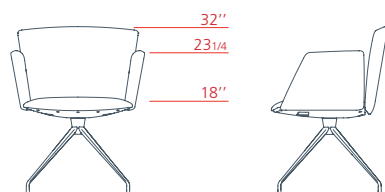

1VE4424 L 24³/₄ P 21³/₄ H 40¹/₄

Vela

Conference

Conference low-backrest armchair with upholstered armrest, 4-star fixed base on castors

1VE4112 L 24^{3/4} P 22^{3/4} H 32"

Conference low-backrest armchair with aluminium armrest, 4-star fixed base on castors

1VE4114 L 24^{3/4} P 22^{3/4} H 32"

Conference low-backrest armchair with upholstered armrest, 4-star swivel base on feet

1VE4312 L 24^{3/4} P 21^{3/4} H 32"

Conference low-backrest armchair with aluminium armrest, 4-star swivel base on feet